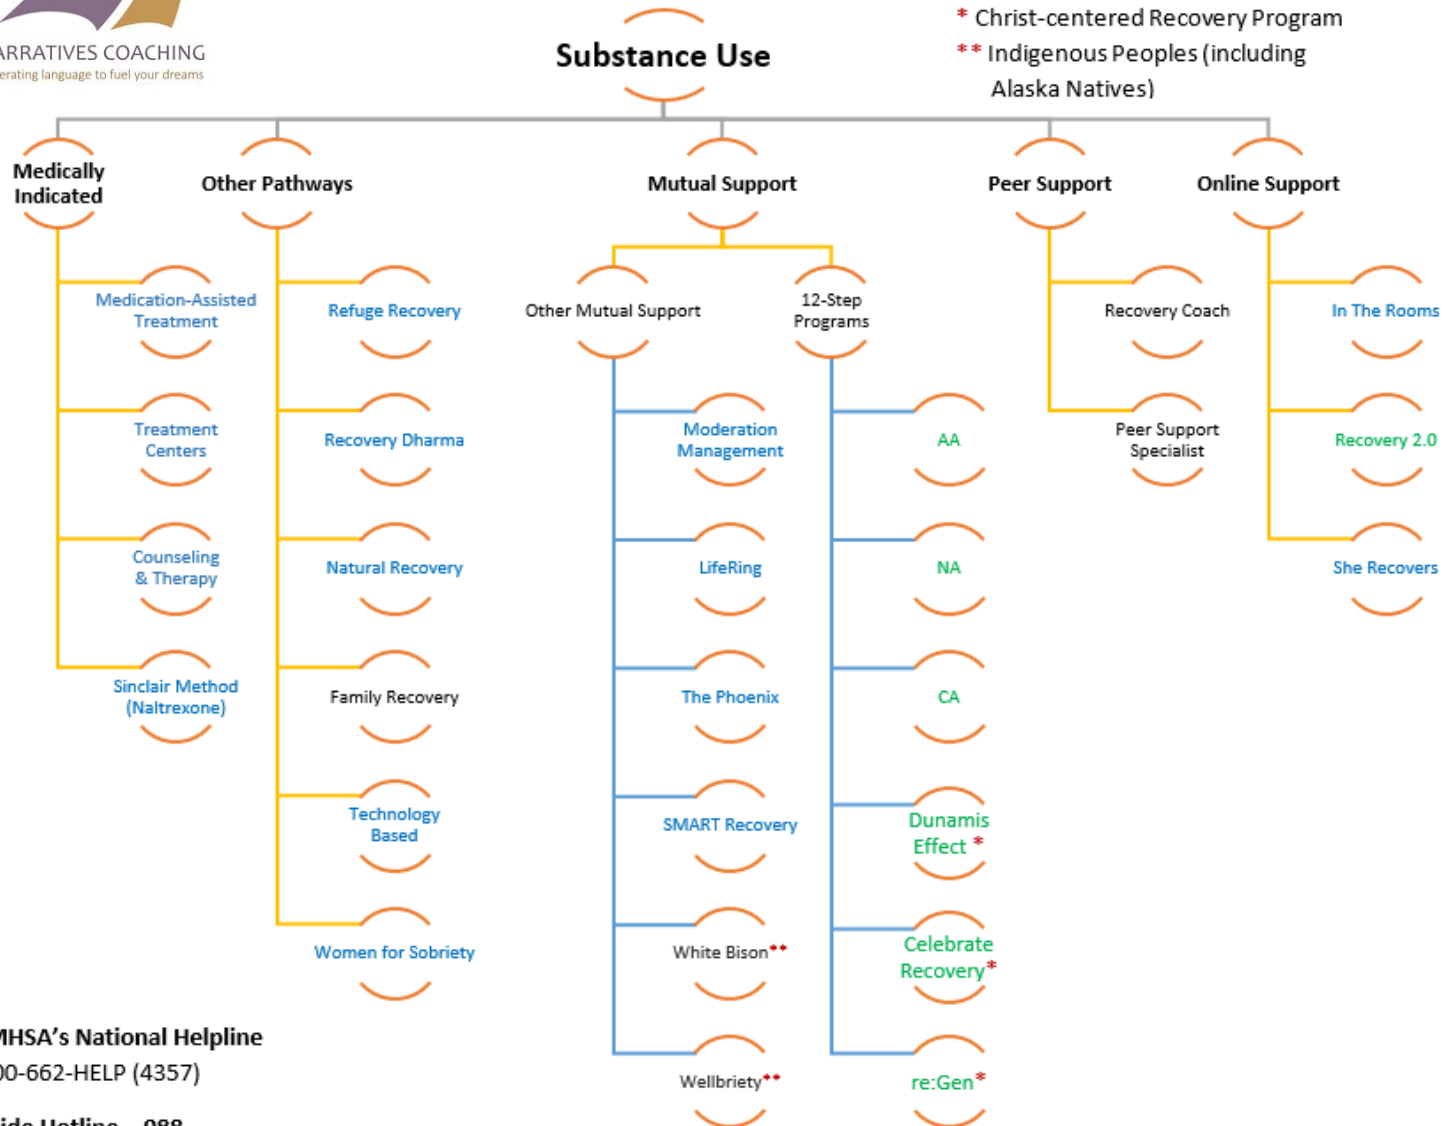

**LEGEND:**

BLUE = SECULAR

GREEN = NON-SECULAR

\* Christ-centered Recovery Program

\*\* Indigenous Peoples (including Alaska Natives)

**SAMHSA's National Helpline**  
1-800-662-HELP (4357)

**Suicide Hotline – 988**  
<https://988lifeline.org>