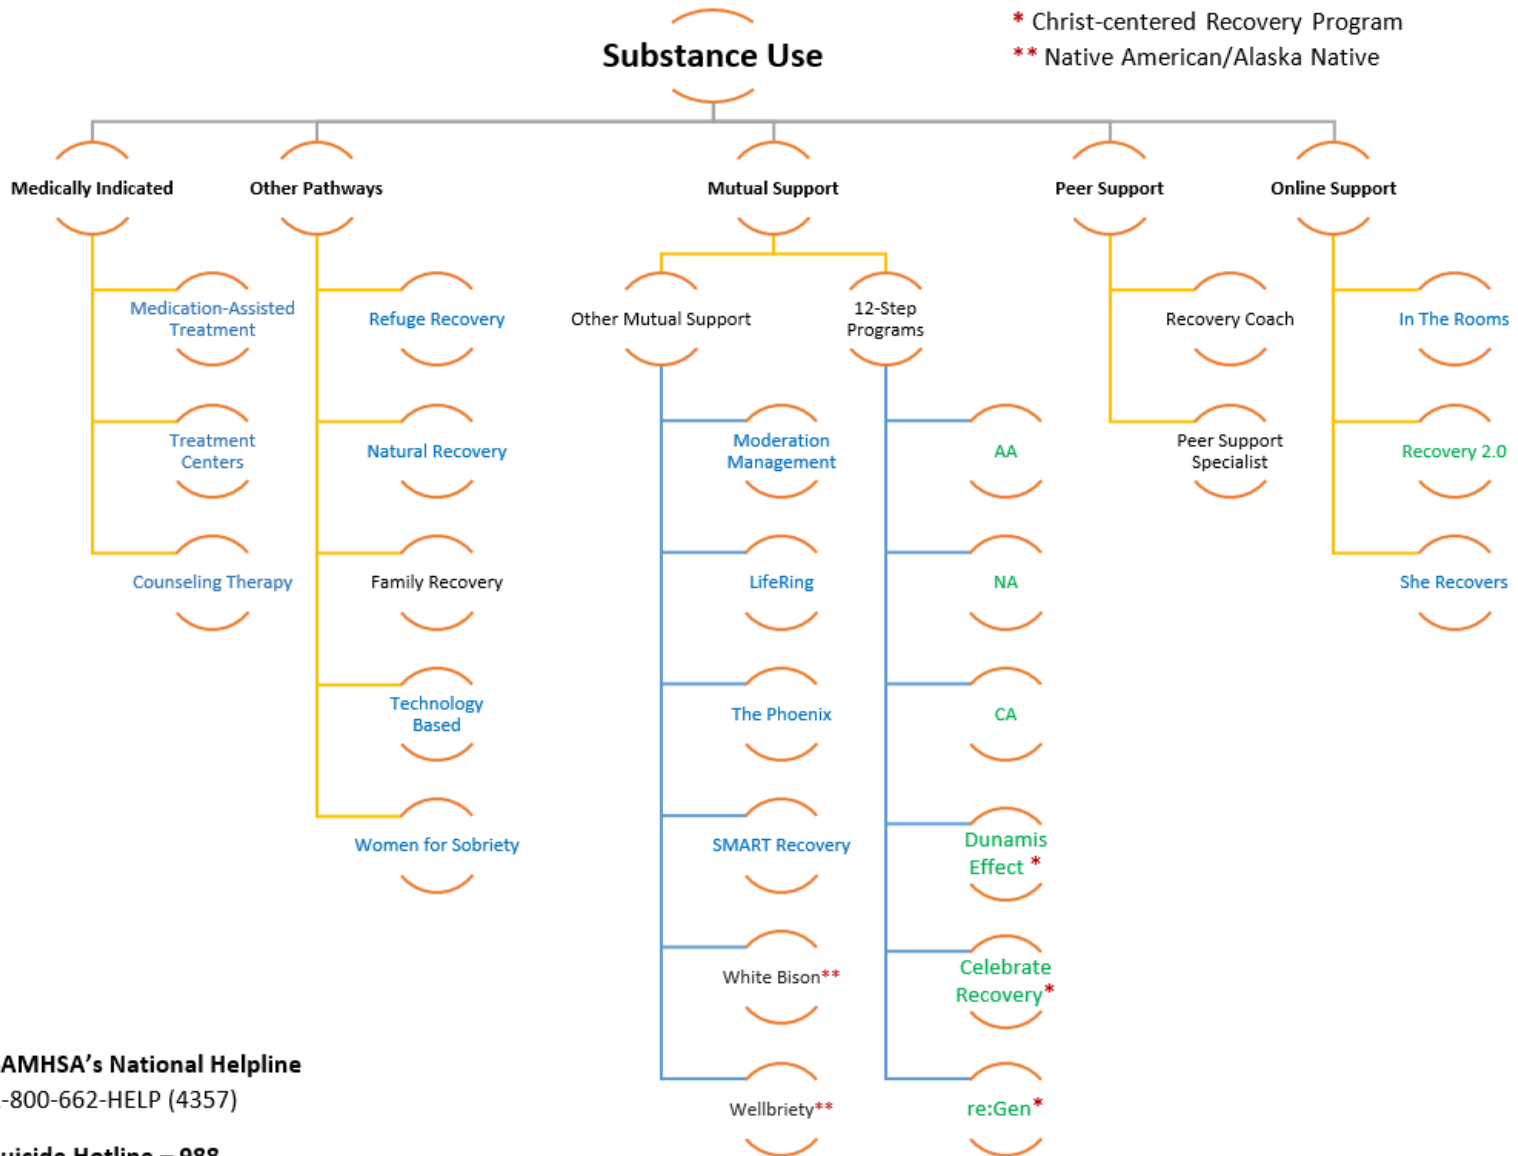

LEGEND:

BLUE = SECULAR

GREEN = NON-SECULAR

* Christ-centered Recovery Program

** Native American/Alaska Native

SAMHSA's National Helpline

1-800-662-HELP (4357)

Suicide Hotline – 988

<https://988lifeline.org>

Text new pathways to 480-409-0030 and I'll add them to the graphic

Copyright © 2024 Narratives Coaching. All rights reserved.